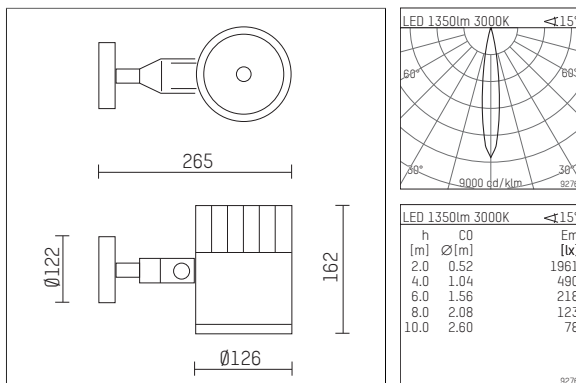

105 970 00 726 | anthracite

LOVO  
projector  
LED | 1350 lm 3000 K

- projector LOVO
- for surface mounted installation on wall or ceiling
- with LED 1350 lm
- colour temperature: 3000 K
- colour rendering index: CRI >90
- L90 / B10 (50.000h)
- SDCM < 2
- total load: 14 W
- rotationsymmetrical light distribution, spot
- beam angle: 15 °
- with build in LED power unit, electronic, 220-240 V, 50/60 Hz
- two-  
part mounting plate with electrical plug connection for the simplest mounting
- 2 cable entries for wall connection
- housing of die cast aluminium
- microprismatic filter with very high rate of light transmission
- wall mounting plate of die cast aluminium
- length: 265 mm, width: 126 mm, height: 162 mm
- diameter: 126 mm
- rotatable 300°, 90° tiltable
- weight: 2,4 kg
- protection rating: IP65
- protection class I
- maximum ambient temperature: 45 ° C
- certificates: manufactured according to DIN VDE 0711 / EN 60598
- 5 years Hoffmeister warranty
- colour: anthracite
- 105 970 00 726

### Optional accessories

description accessory general	dimensions in mm	item number	pic.-No.
louver for projector LOVO	ØxH: 116 x 11	079 995 00 721	01
filter holder suitable for attachment of accessories for projector LOVO	ØxH: 126 x 24	079 993 00 726	02
visor for projector LOVO	ØxL: 120 x 129	079 994 00 726	03

### Additional optional accessory components

description accessory general	dimensions in mm	item number	pic.-No.
prismatic glass for projector LOVO	Ø: 100	094 909 00 000	01
Colour filter for projector LOVO	Ø: 100	094 910 00 599	02
Colour filter for projector LOVO	Ø: 100	094 910 00 121	03
Colour filter for projector LOVO	Ø: 100	094 910 00 699	04
Colour filter for projector LOVO	Ø: 100	094 910 00 399	05