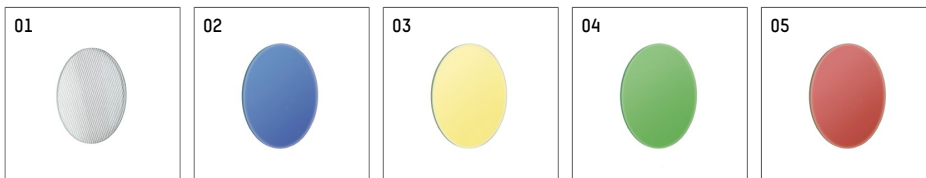

Possible optional accessories combinations

item number	094 909 00 000	094 910 00 121	094 910 00 399	094 910 00 599	094 910 00 699
079 995 00 721					
079 993 00 726	X	X	X	X	X
079 994 00 726