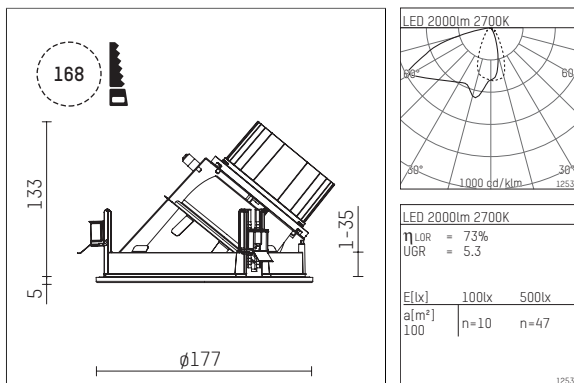

118 003 02 910 | white

SAM

wallwasher

LED | 2000 lm 2700 K

- wallwasher SAM
- with a rim projecting over the ceiling
- for installation into suspended ceilings
- with LED 2000 lm
- colour temperature: 2700 K
- colour rendering index: CRI 95
- L85 / B10 (50.000h / ta 25°C)
- SDCM < 2
- total load: 29 W
- asymmetrical light distribution
- reflector of aluminium, silver anodised
- with external LED power unit, electronic, 220-240 V, 50/60 Hz
- power supply: supply cord with plug connection 2x5x2,5 mm²
- housing of die cast aluminium
- safety glass, clear
- recessing ring of die cast aluminium
- ceiling trim of thermoplastic
- height: 127,5 mm
- diameter: 177 mm, recessing diameter: 168 mm
- recessing depth: 133 mm, ceiling thickness: 1-35 mm
- weight: 0,0 kg
- protection rating: IP20
- protection class I
- maximum ambient temperature: 55 °C
- glowing wire test: 960 °C (according to IEC 60695-2)
- certificates: manufactured according to DIN VDE 0711 / EN 60598
- colour: white (RAL9016)
- 118 003 02 910